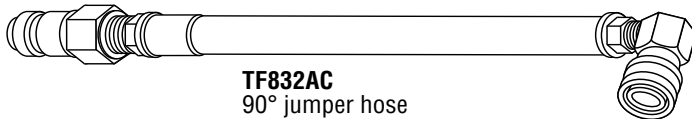

Optional Adaptor Set (not included)

TF83276QC
Female adaptor, Landrover,
M18 x 1.5 (Mates w/ #44)