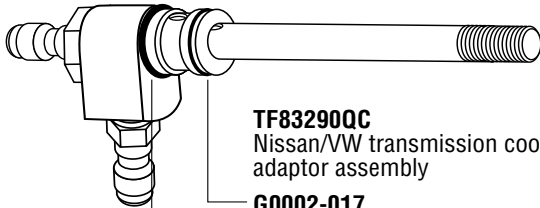

TF83274QC
Male adaptor, Isuzu Cabover,
M16 x 1.5 (Mates w/ #75)

TF83275QC
Female adaptor, Isuzu Cabover,
M16 x 1.5 (Mates w/ #74)

TF83276QC
Female adaptor, Landrover,
M18 x 1.5 (Mates w/ #44)

TF832AC
90° jumper hose