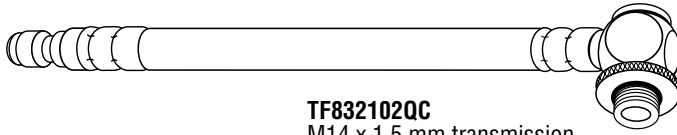

G0002-014
.489 ID x .070 thick, Buna O-ring
(2 O-rings inside unit, not shown)

G0002-016
Nitrile O-ring #016

(continued on next page)

Optional Adaptor Set (continued)

TF832101QC
M18 x 1.5 mm transmission
adaptor, Lexus
(optional)