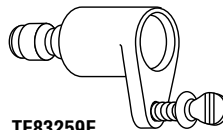

TF83253F
BMW & Audi A6 flare adaptor, female

TF83258F
Volvo II fitting, female

TF83254
BMW O-ring adaptor male, 1987 and newer

TF83259
Audi/VW male adaptor

TF83254F
BMW O-ring adaptor female, 1987 and newer