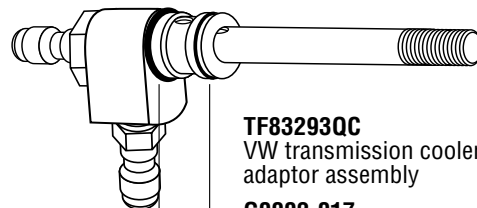

TF83293QC
VW transmission cooler
adaptor assembly

G0002-017
.676 ID x .070 thick, Buna O-ring

G0002-014
.489 ID x .070 thick, Buna O-ring
(2 O-rings inside unit, not shown)

G0002-016
Nitrile O-ring #016

(continued on next page)