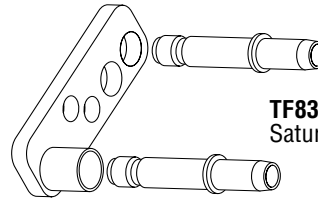

TF83274QC
Male adaptor, Isuzu Cabover,
M16 x 1.5 (Mates w/ #75)

TF83275QC
Female adaptor, Isuzu Cabover,
M16 x 1.5 (Mates w/ #74)

TF83276QC
Female adaptor, Landrover,
M18 x 1.5 (Mates w/ #44)

TF832AC
90° jumper hose

TF83290QC
Nissan/VW transmission cooler
adaptor assembly

G0002-017
.676 ID x .070 thick, Buna O-ring

G0002-014
.489 ID x .070 thick, Buna O-ring
(2 O-rings inside unit, not shown)

G0002-016
Nitrile O-ring #016