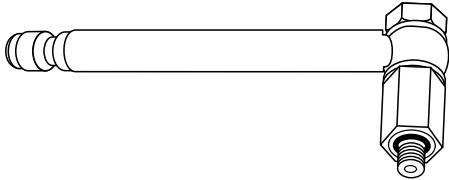

TF832103QC
Pressure port transmission
adaptor, Lexus
(optional)