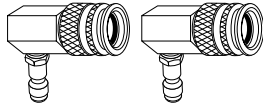

Quick Connect Adaptor Set (included)

TF83242QC
90° quick connect

TF83202QC
1/4" open hose, mate 01

TF83203QC
1/4" & 5/16" barb, mate 04

TF83204QC
5/16" open hose, mate 03, 27

TF83206QC
3/8" open hose, mate 05, 25, 35

TF83207QC
3/8" & 1/2" barb, mate 08

TF83208QC
1/2" open hose, mate 07, 26, 28, 33

TF83209QC
3/8" male flare SAE, mate 10,
Volvo, Isuzu, Jeep

TF83210QC
3/8" female flare SAE, mate 09,
Volvo, Isuzu, Jeep

TF83211QC
5/16" male inverted flare, mate 12,
most GM products