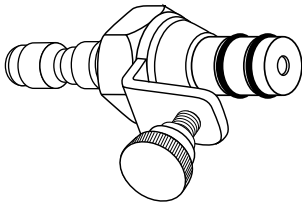

TF832106QC
Transmission adaptor
assembly Nissan Sentra CVT