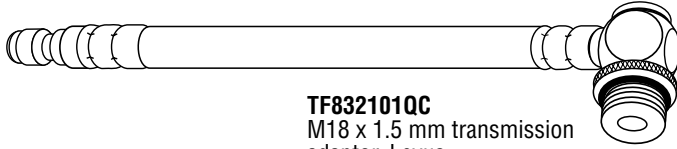

G0002-014
.489 ID x .070 thick, Buna O-ring
(2 O-rings inside unit, not shown)

G0002-016
Nitrile O-ring #016

(continued on next page)

Optional Adaptor Set (continued)

TF832101QC
M18 x 1.5 mm transmission
adaptor, Lexus
(optional)