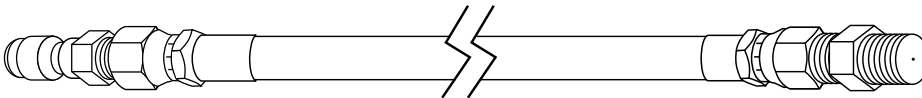

TF832107QC
Transmission adaptor,
Nissan Sentra CVT, test port