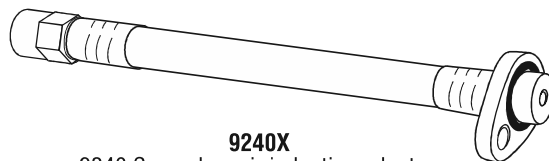

9240R
Mercedes M16 x 1.5
EGR Adaptor
(optional)

9240S
Mercedes M18 x 1.5
EGR Adaptor
(optional)

9240T
EGR adaptor,
Mercedes
(optional)

9240W
Mercedes
Adaptor
(optional)

9240X
9240 Secondary air induction adaptor,
Mercedes 300 Series
(optional)