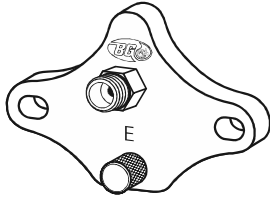

9240E
EGR adaptor E