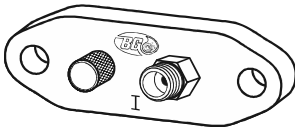

9240I
EGR adaptor I