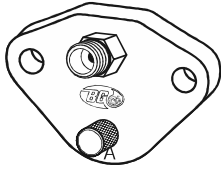

BG EGR Service Tool

PN 9240

9240A
EGR adaptor A