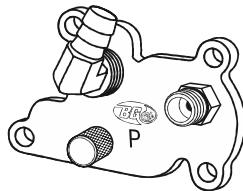

9240P
Opel EGR adaptor
(optional)