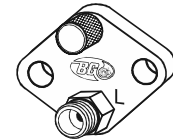

9240L
Hyundai/Mitsubishi
EGR adaptor