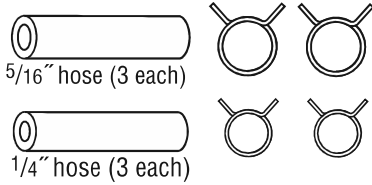

(continued on next page)

BG EGR Service Tool

PN 9240

(continued from previous page)

92404W
Vented cap

92404W0
Solid cap

924012
Removable barb

924015
Short bolt