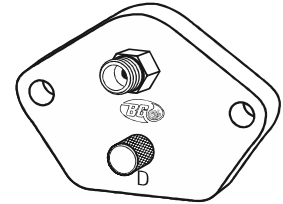

9240D
EGR adaptor D