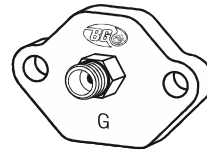

9240G
EGR adaptor G