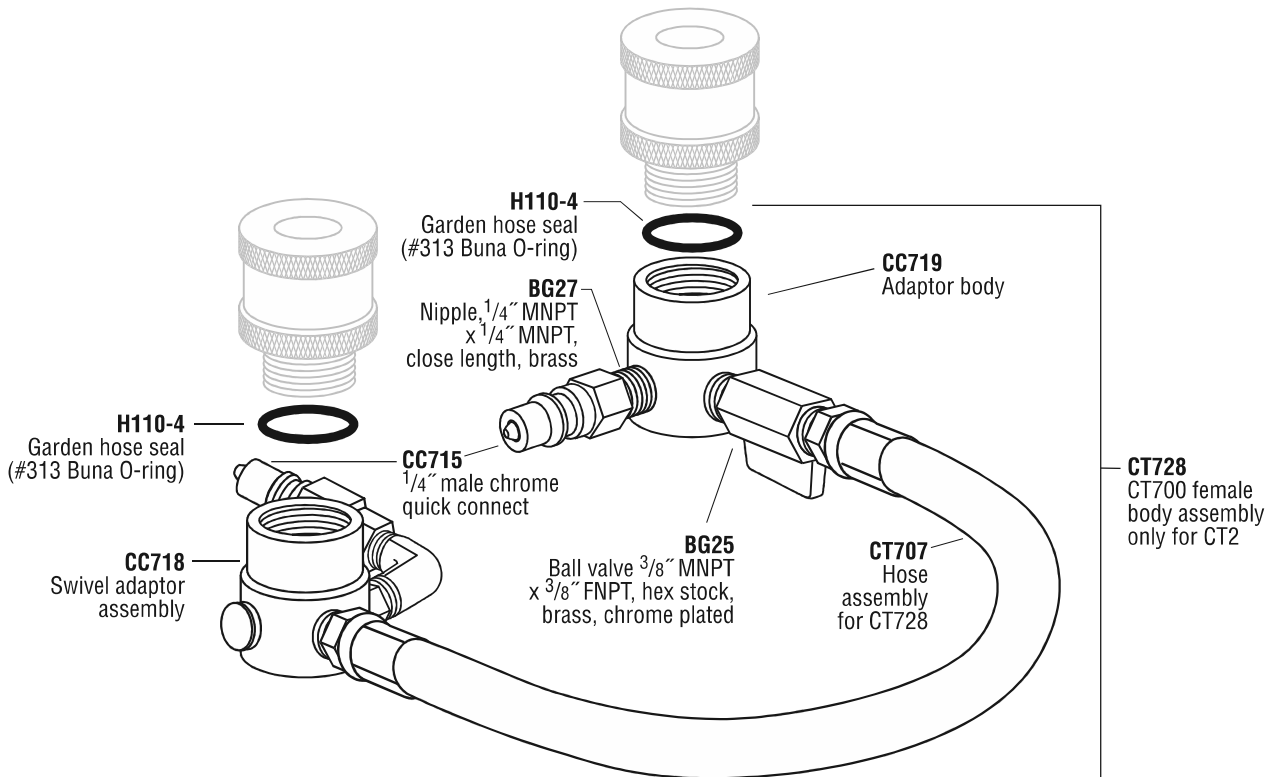

Upper Radiator Hose Adaptor Set for CT2

PN CT700

- | | |
|-------------------------------------------------------------------------------------|--------------------------------------------------------------------------------------|
|  |  |
| CC732
2 1/4" adaptor | CC733
2 1/4" x 4" radiator hose |
|  |  |
| CC725
2" adaptor | CC704
2" x 4" radiator hose |
|  |  |
| CC724
1 3/4" adaptor | CC727
1 3/4" x 4" radiator hose |
|  |  |
| CC723
1 1/2" adaptor | CC703
1 1/2" x 4" radiator hose |
|  |  |
| CC722
1 3/8" adaptor | CC726
1 3/8" x 4" radiator hose |
|  |  |
| CC721
1 1/4" adaptor | CC702
1 1/4" x 4" radiator hose |
|  |  |
| CC720
1" adaptor | CC701
1" x 4" radiator hose |

CC737

2 1/2" x 6" radiator hose

CC736

2 1/2", 2 3/4" radiator adaptor
(2 each)

CC741

3 1/2" x 6" radiator hose

CC740

3" x 6" radiator hose