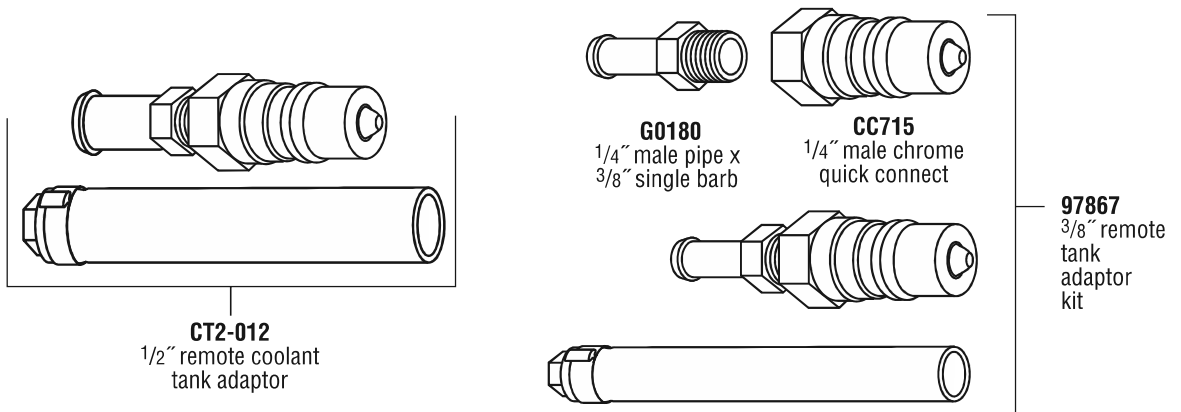

G0180
1/4" male pipe x
3/8" single barb

CC715
1/4" male chrome
quick connect

CT2-012
1/2" remote coolant
tank adaptor

97867
3/8" remote
tank
adaptor
kit