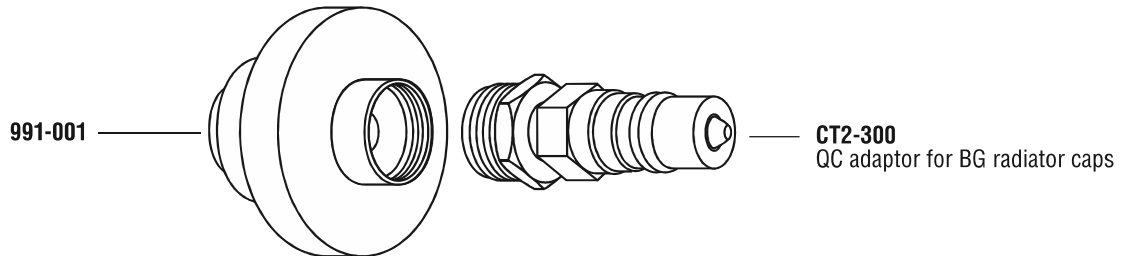

991-001

CT2-300
QC adaptor for BG radiator caps