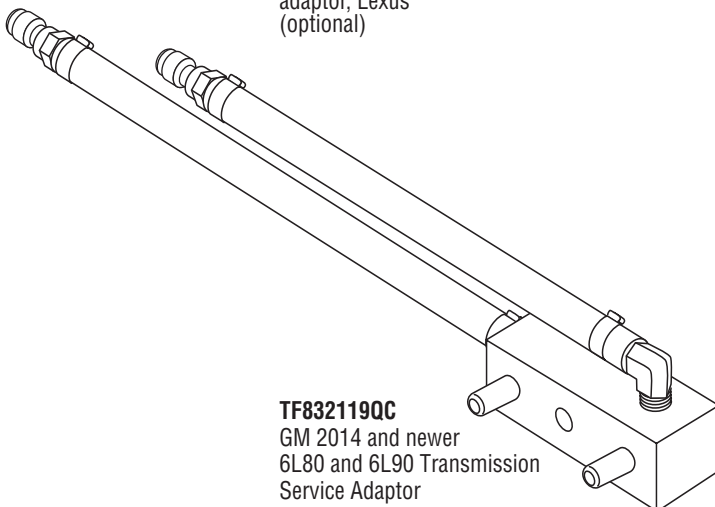

TF832119QC
GM 2014 and newer
6L80 and 6L90 Transmission
Service Adaptor