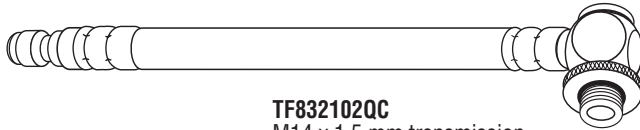

TF832102QC
M14 x 1.5 mm transmission
adaptor, Lexus
(optional)