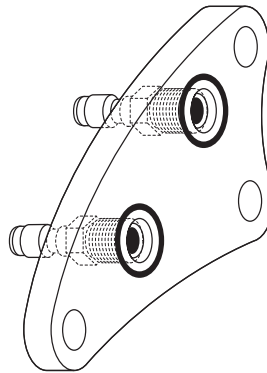

G0002-014
.489 ID x .070 thick, Buna O-ring
(2 O-rings inside unit, not shown)

G0002-016
Nitrile O-ring #016

Optional Transmission Adaptors

(continued from previous page)

TF832101QC
M18 x 1.5 mm transmission
adaptor, Lexus
(optional)

TF832106QC
Transmission adaptor
assembly Nissan Sentra CVT

TF832102QC
M14 x 1.5 mm transmission
adaptor, Lexus
(optional)

TF832116QC
Mazda transmission
adaptor plate

TF832107QC
Transmission adaptor,
Nissan Sentra CVT, test port