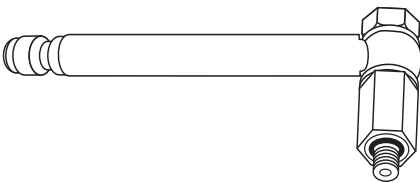

TF832103QC
Pressure port transmission
adaptor, Lexus
(optional)