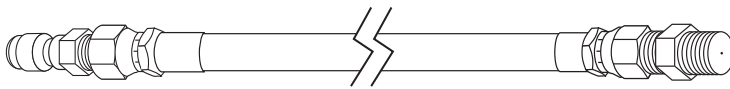

TF832107QC
Transmission adaptor,
Nissan Sentra CVT, test port