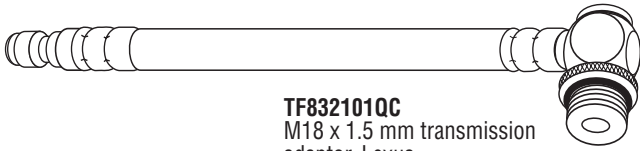

G0002-014
.489 ID x .070 thick, Buna O-ring
(2 O-rings inside unit, not shown)

G0002-016
Nitrile O-ring #016

Optional Transmission Adaptors

(continued from previous page)

TF832101QC
M18 x 1.5 mm transmission
adaptor, Lexus
(optional)