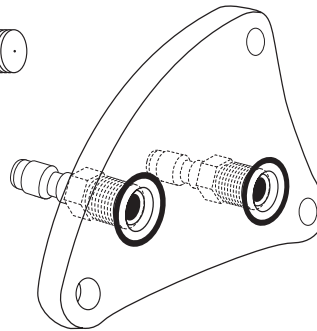

G0002-014
.489 ID x .070 thick, Buna O-ring
(2 O-rings inside unit, not shown)

G0002-016
Nitrile O-ring #016

Optional Transmission Adaptors

(continued from previous page)

TF832101QC
M18 x 1.5 mm transmission
adaptor, Lexus
(optional)

TF832106QC
Transmission adaptor
assembly Nissan Sentra CVT

TF832102QC
M14 x 1.5 mm transmission
adaptor, Lexus
(optional)

TF832116QC
Mazda transmission
adaptor plate

TF832107QC
Transmission adaptor,
Nissan Sentra CVT, test port

TF832126QC
Toyota transmission
adaptor plate

TF832103QC
Pressure port transmission
adaptor, Lexus
(optional)

TF832119QC
GM 2014 and newer
6L80 and 6L90 Transmission
Service Adaptor