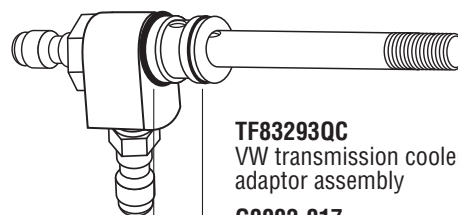

TF83293QC
VW transmission cooler
adaptor assembly

G0002-017
.676 ID x .070 thick, Buna O-ring

G0002-014
.489 ID x .070 thick, Buna O-ring
(2 O-rings inside unit, not shown)

G0002-016
Nitrile O-ring #016