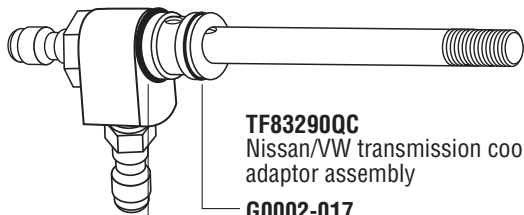

TF83270QC
Female adaptor, Landrover,
M20 x 1.5 (Mates w/ #71)

TF83271QC
Male adaptor, Landrover,
M20 x 1.5 (Mates w/ #70)

TF83274QC
Male adaptor, Isuzu Cabover,
M16 x 1.5 (Mates w/ #75)

TF83275QC
Female adaptor, Isuzu Cabover,
M16 x 1.5 (Mates w/ #74)

TF83276QC
Female adaptor, Landrover,
M18 x 1.5 (Mates w/ #44)

TF832AC
90° jumper hose

TF83290QC
Nissan/VW transmission cooler
adaptor assembly

G0002-017
.676 ID x .070 thick, Buna O-ring

G0002-014
.489 ID x .070 thick, Buna O-ring
(2 O-rings inside unit, not shown)